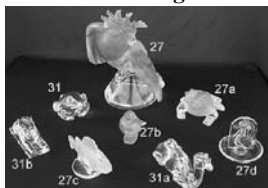

Melville Stark O/M

11 1/2'' Lalique Cockatoo & Lalique, Steuben Baccarat Animals

Auction Previews:

- (1) Sat. 11/16 @ 9 AM for Sat. 11/16 Auction
- (2) Sat. 11/16 @ 1-6 PM for Sun. 11/17 Auction

Richly Carved 11 Pc Teak Dining Suite