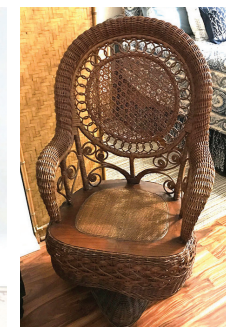

Wakefield Quality Skirted Swivel Chair