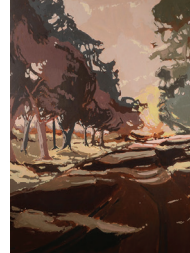

Large Robert Dash Acrylic "Very Long Autumn II"