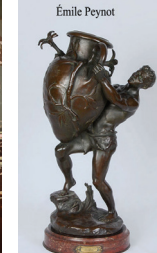

Emile Peynot Bronze "Titan Aux Vase"