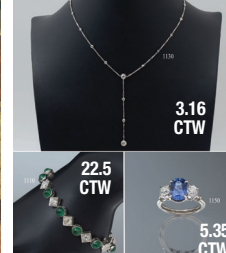

Large L.B. Stevenson Tromp L'oeil Oil/Canvas