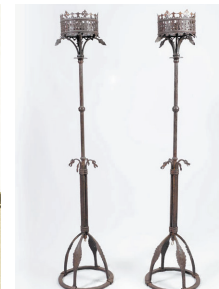

BURCHARD GALLERIES

“Excellence in Acquisition”
 St Petersburg, Florida • 727.821.1167

SUNDAY, FEBRUARY 26, 2017 @ 12 NOON

Preview: Saturday 2/25 1-6 PM & Sunday 2/26 10 AM

www.BurchardGalleries.com

Large Victorian Brick Doll House Mansion: Full length single front door, faux brick exterior, pitched roof, 2 chimneys. Interior with 3 rooms plus separate stairwell and landing, top 2 floors with fireplaces. Sold with a large assortment of furniture, rugs, accent pieces and more. 56" h. x 41" x 24 1/2". One of many in this Auction!

Fine Indonesian Oil/Canvas Rice Field Valley by Abdullah

Floral Still Life Oil/Canvas signed Surant?

Lady's Stainless & 18k Rolex Datejust; 1073) Michele Sterling Silver & Diamond Watch; 1123) Elegant Pearl & Diamond Peek-A-Boo Watch Bracelet; 1258a) Ladies Stainless & 18k Rolex Datejust #69173; 1012) Ladies Baume & Mercier Watch With Diamond Hour Markers; 1011) Ladies Longines 14k Watch With Midnight Blue Face

Fine selection of MacKenzie-Childs Furnishings

A Fine French Empire Vitrine / Display Case: 65" h. x 52 1/4" x 25"

Set of 6 Queen Anne Pad foot Chairs

Wrought Iron and Bronze Floor Torchieres

Early Salesman Sample Furniture, some with ivory inlay to the knobs

Unusual Early Sculpted D-End Dining Table

Important Early 18th Century Queen Anne Kneehole Slant Front Desk: Original pulls, bracket feet. 38 1/2" h. x 30" x 17 1/4"

David Greig, Thomas & Hoadley, and Concord Cherrywood Clocks